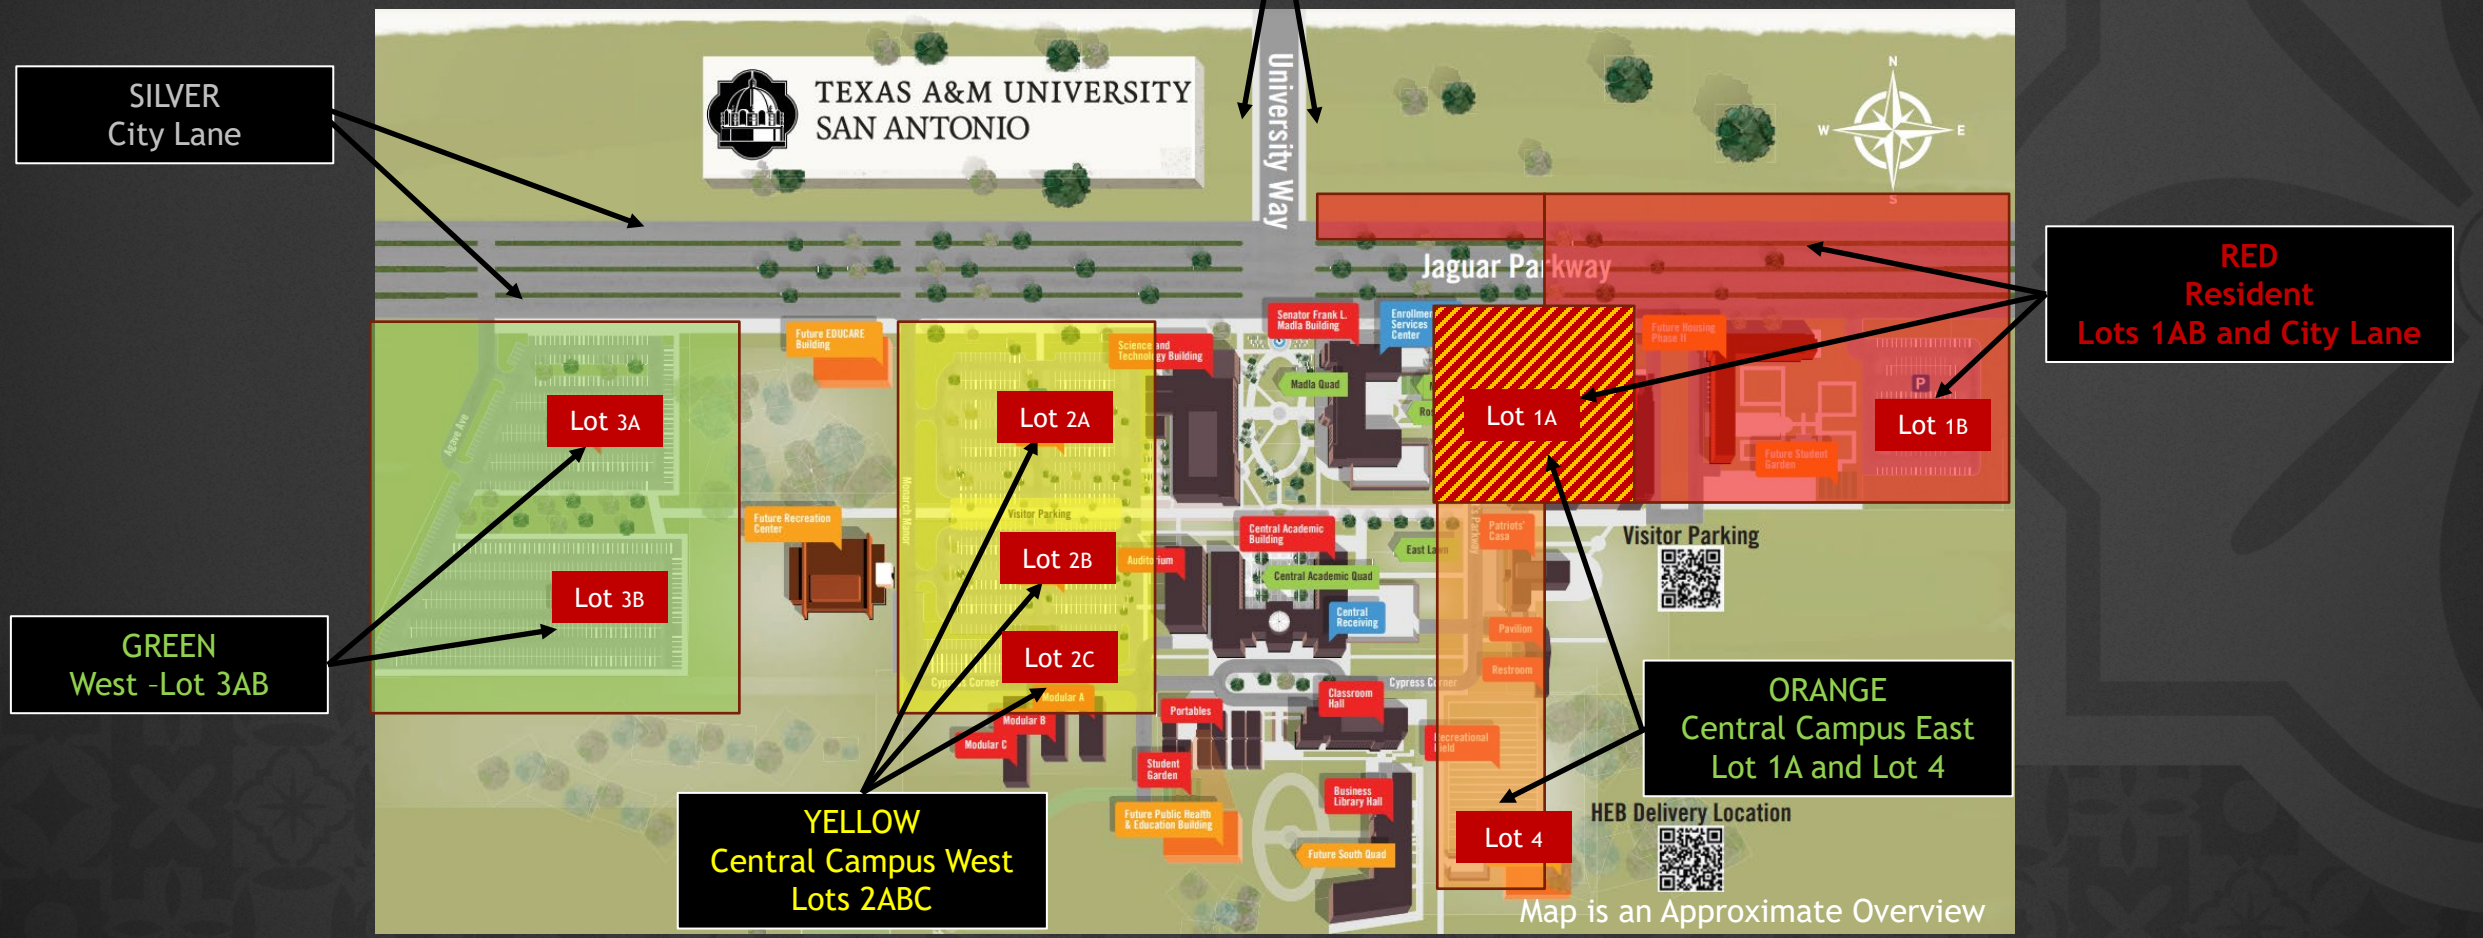

Parking & Transportation Services

TEXAS A&M UNIVERSITY
SAN ANTONIO

PARKING MAPS

General Parking Zones

TEXAS A&M UNIVERSITY
SAN ANTONIO

LOT 2 (A,B,C)

TEXAS A&M UNIVERSITY
SAN ANTONIO

Zones:

Central Campus West Side

- Students, Faculty and Staff
- 2A Reserve
- 2C Reserve
- 2C MODS Reserve
- M • Motorcycle

Map is an Approximate Overview

TEXAS A&M UNIVERSITY
SAN ANTONIO

LOT 1A

Zones:

Central Campus East Side

-  Resident
-  Faculty/Staff Parking
-  Reserve

Map is an Approximate Overview

6 State Vehicle Spaces

10 Park Mobile Spaces

STATE VEHICLES

VISITOR / PARK MOBILE

LOT 4

TEXAS A&M UNIVERSITY
SAN ANTONIO

Zones:

Central Campus East Side

- Faculty/Staff Parking
- Reserve

Map is an Approximate Overview