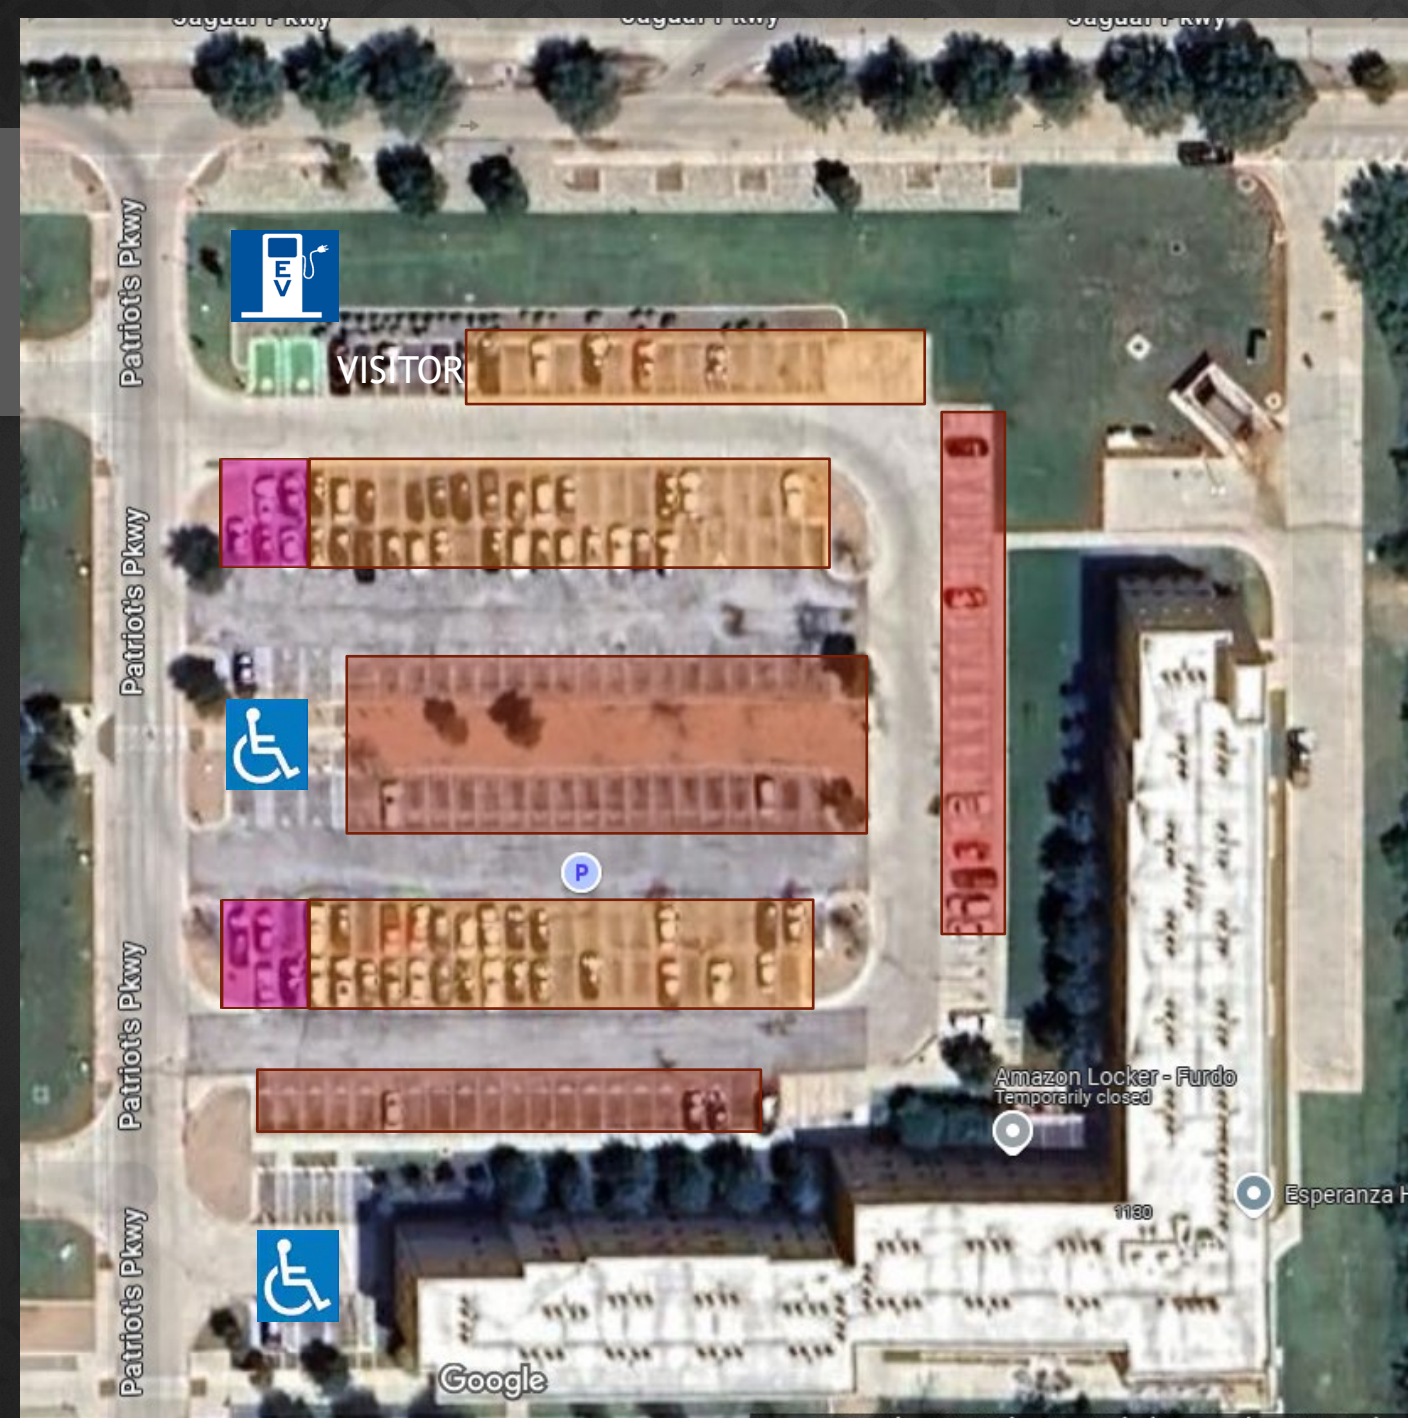

Parking & Transportation Services

TEXAS A&M UNIVERSITY
SAN ANTONIO

PARKING MAPS

General Parking Zones

TEXAS A&M UNIVERSITY
SAN ANTONIO

LOT 2 (A,B,C)

TEXAS A&M UNIVERSITY
SAN ANTONIO

Zones:

Central Campus West Side

- Students, Faculty and Staff
- 2A Reserve
- 2C Reserve
- 2C MODS Reserve
- M • Motorcycle

Map is an Approximate Overview

TEXAS A&M UNIVERSITY
SAN ANTONIO

LOT 1A

Zones:

Central Campus East Side

-  Resident
-  Faculty/Staff Parking
-  Reserve

Map is an Approximate Overview

6 State Vehicle Spaces

10 Park Mobile Spaces

STATE VEHICLES

VISITOR / PARK MOBILE

LOT 4

TEXAS A&M UNIVERSITY
SAN ANTONIO

Zones:

Central Campus East Side

- Faculty/Staff Parking
- Reserve

Map is an Approximate Overview