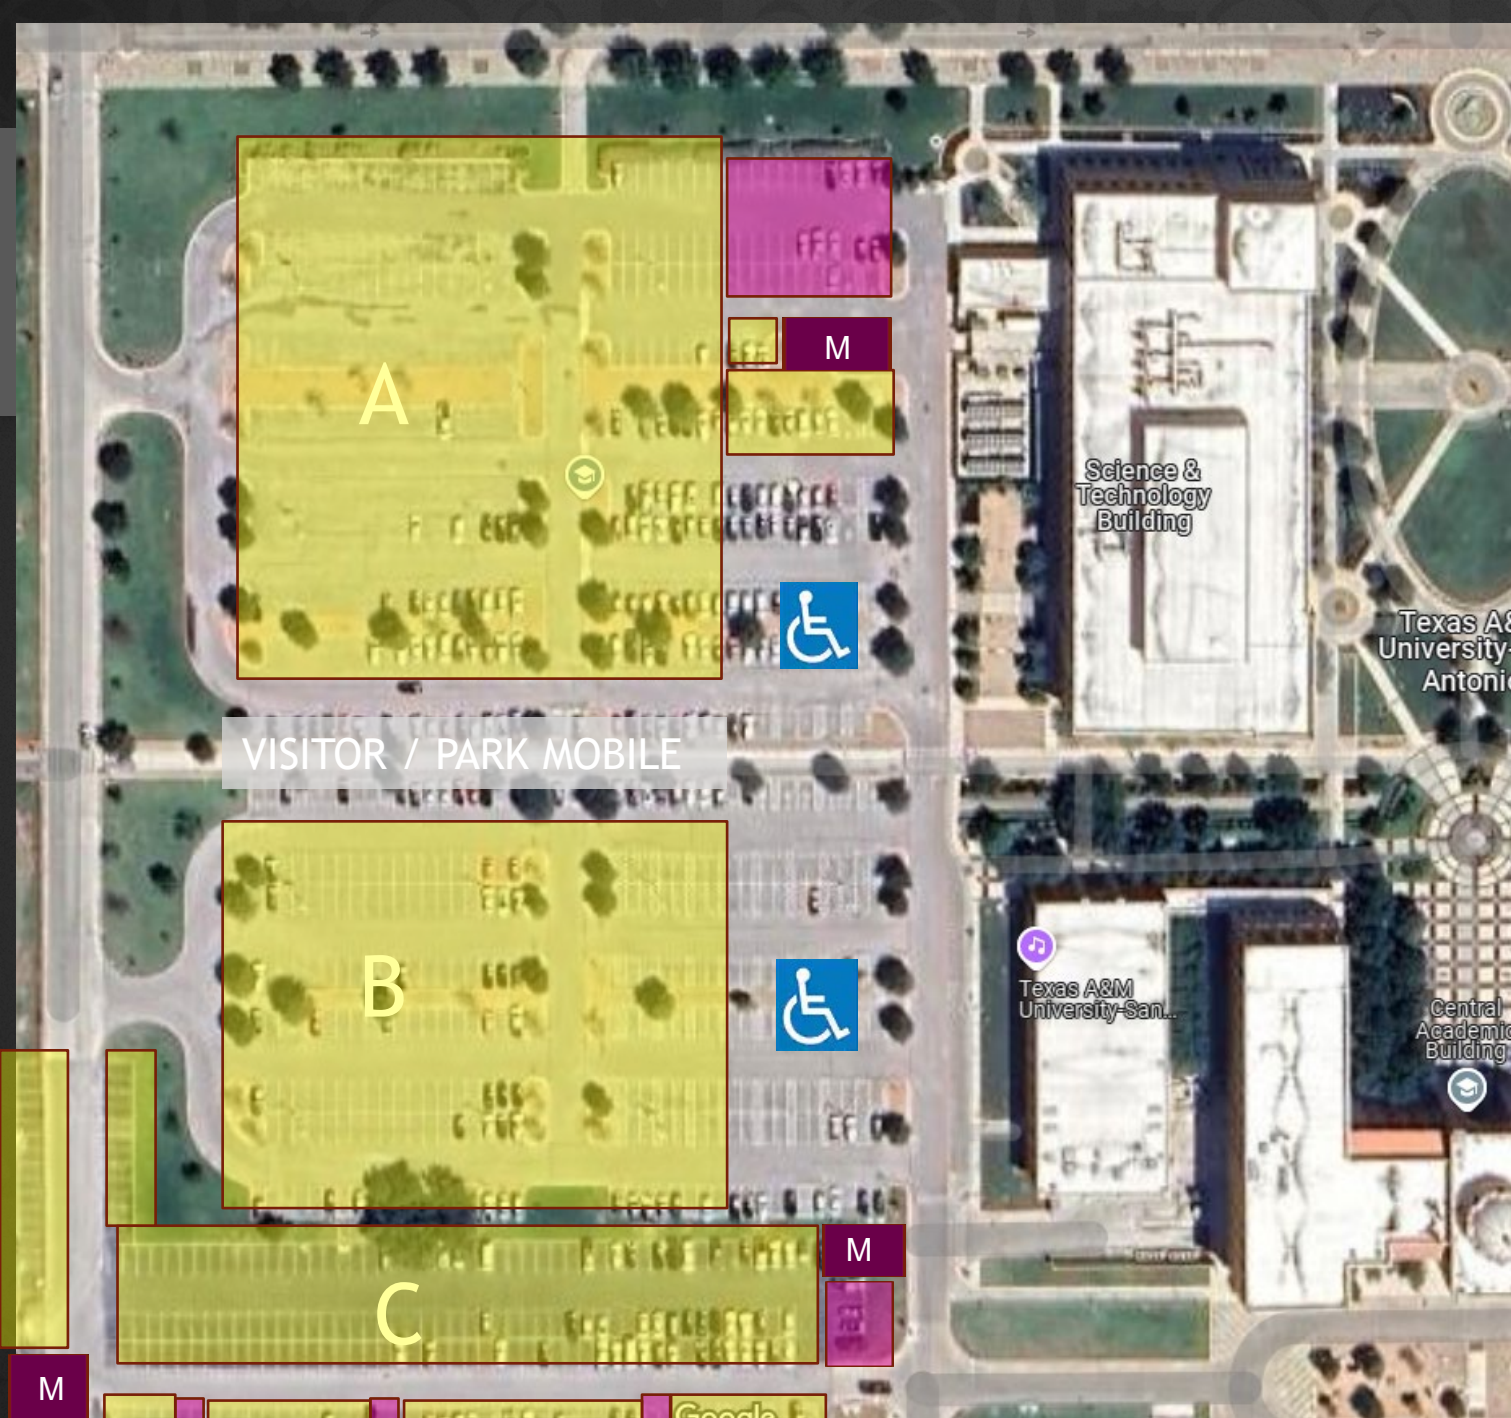

Parking & Transportation Services

TEXAS A&M UNIVERSITY
SAN ANTONIO

PARKING MAPS

General Parking Zones

TEXAS A&M UNIVERSITY
SAN ANTONIO

LOT 2 (A,B,C)

TEXAS A&M UNIVERSITY
SAN ANTONIO

Zones:

Central Campus West Side

- Students, Faculty and Staff
- 2A Reserve
- 2C Reserve
- 2C MODS Reserve
- M • Motorcycle

Map is an Approximate Overview

TEXAS A&M UNIVERSITY
SAN ANTONIO

LOT 1A

Zones:

Central Campus East Side

-  Resident
-  Faculty/Staff Parking
-  Reserve

Map is an Approximate Overview

6 State Vehicle Spaces

10 Park Mobile Spaces

STATE VEHICLES

VISITOR / PARK MOBILE

LOT 4

TEXAS A&M UNIVERSITY
SAN ANTONIO

Zones:

Central Campus East Side

- Faculty/Staff Parking
- Reserve

Map is an Approximate Overview