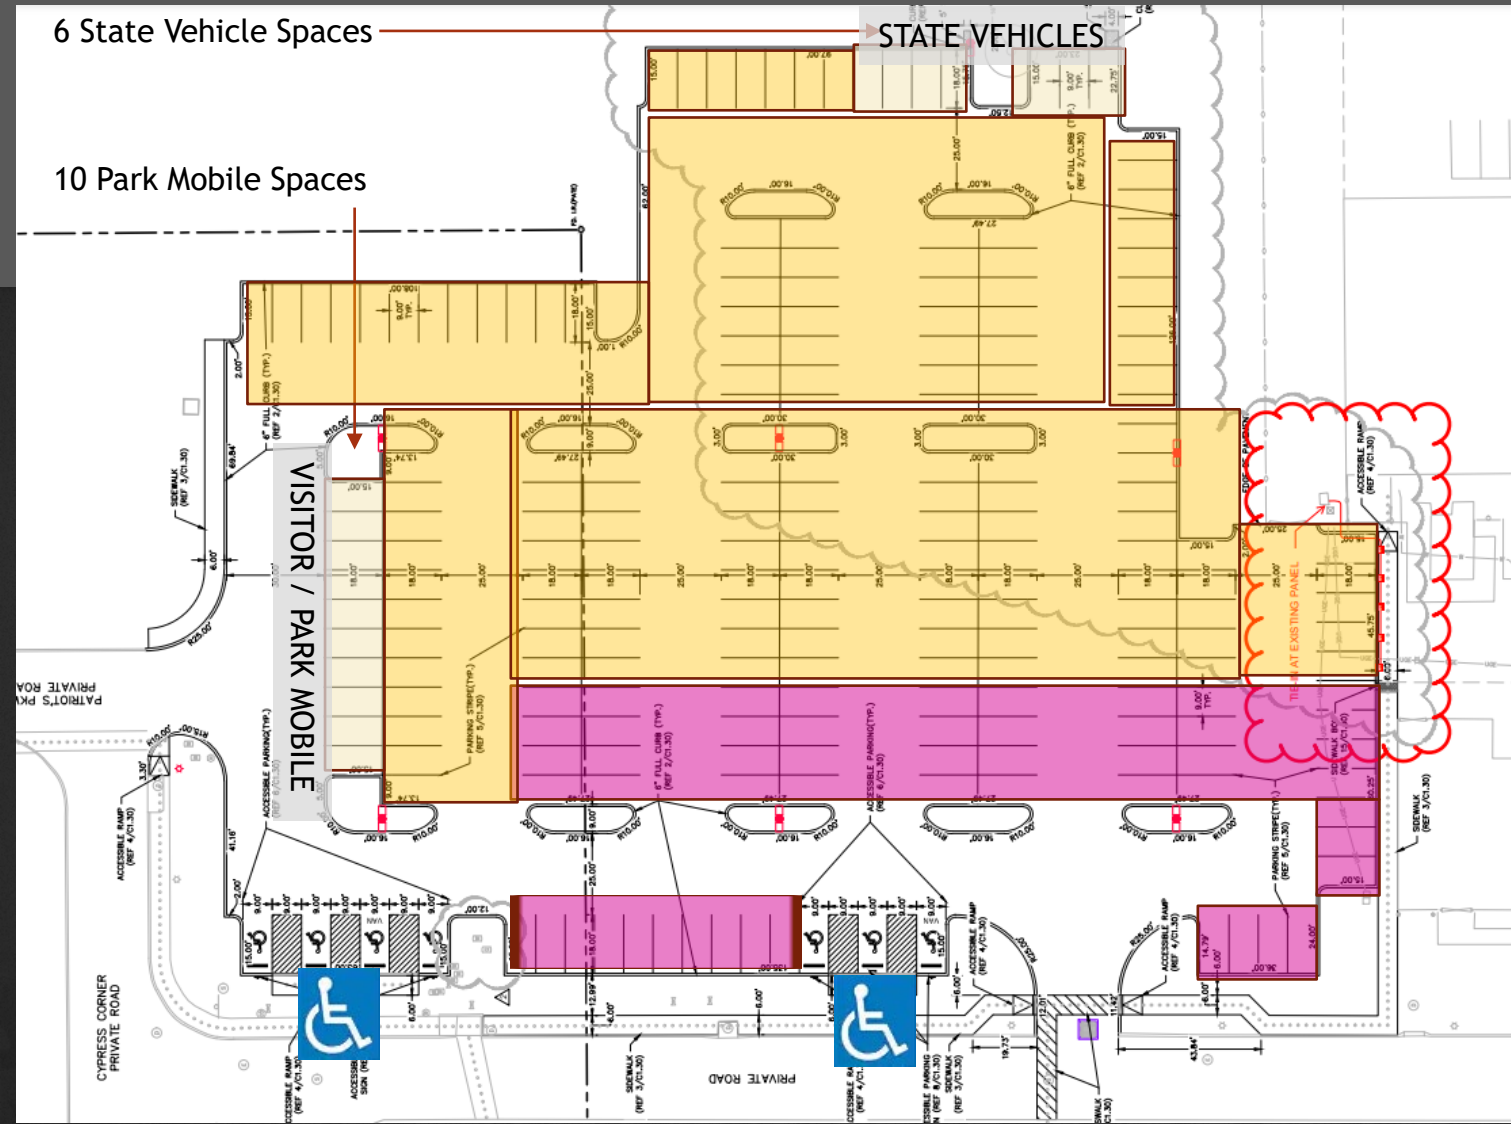

Parking & Transportation Services

TEXAS A&M UNIVERSITY
SAN ANTONIO

PARKING MAPS

General Parking Zones

TEXAS A&M UNIVERSITY
SAN ANTONIO

LOT 2 (A,B,C)

TEXAS A&M UNIVERSITY
SAN ANTONIO

Zones:

Central Campus West Side

- Students, Faculty and Staff
- 2A Reserve
- 2C Reserve
- 2C MODS Reserve
- M • Motorcycle

Map is an Approximate Overview

TEXAS A&M UNIVERSITY
SAN ANTONIO

LOT 1A

Zones:

Central Campus East Side

-  Resident
-  Faculty/Staff Parking
-  Reserve

Map is an Approximate Overview

6 State Vehicle Spaces

10 Park Mobile Spaces

STATE VEHICLES

VISITOR / PARK MOBILE

LOT 4

TEXAS A&M UNIVERSITY
SAN ANTONIO

Zones:

Central Campus East Side

- Faculty/Staff Parking
- Reserve

Map is an Approximate Overview